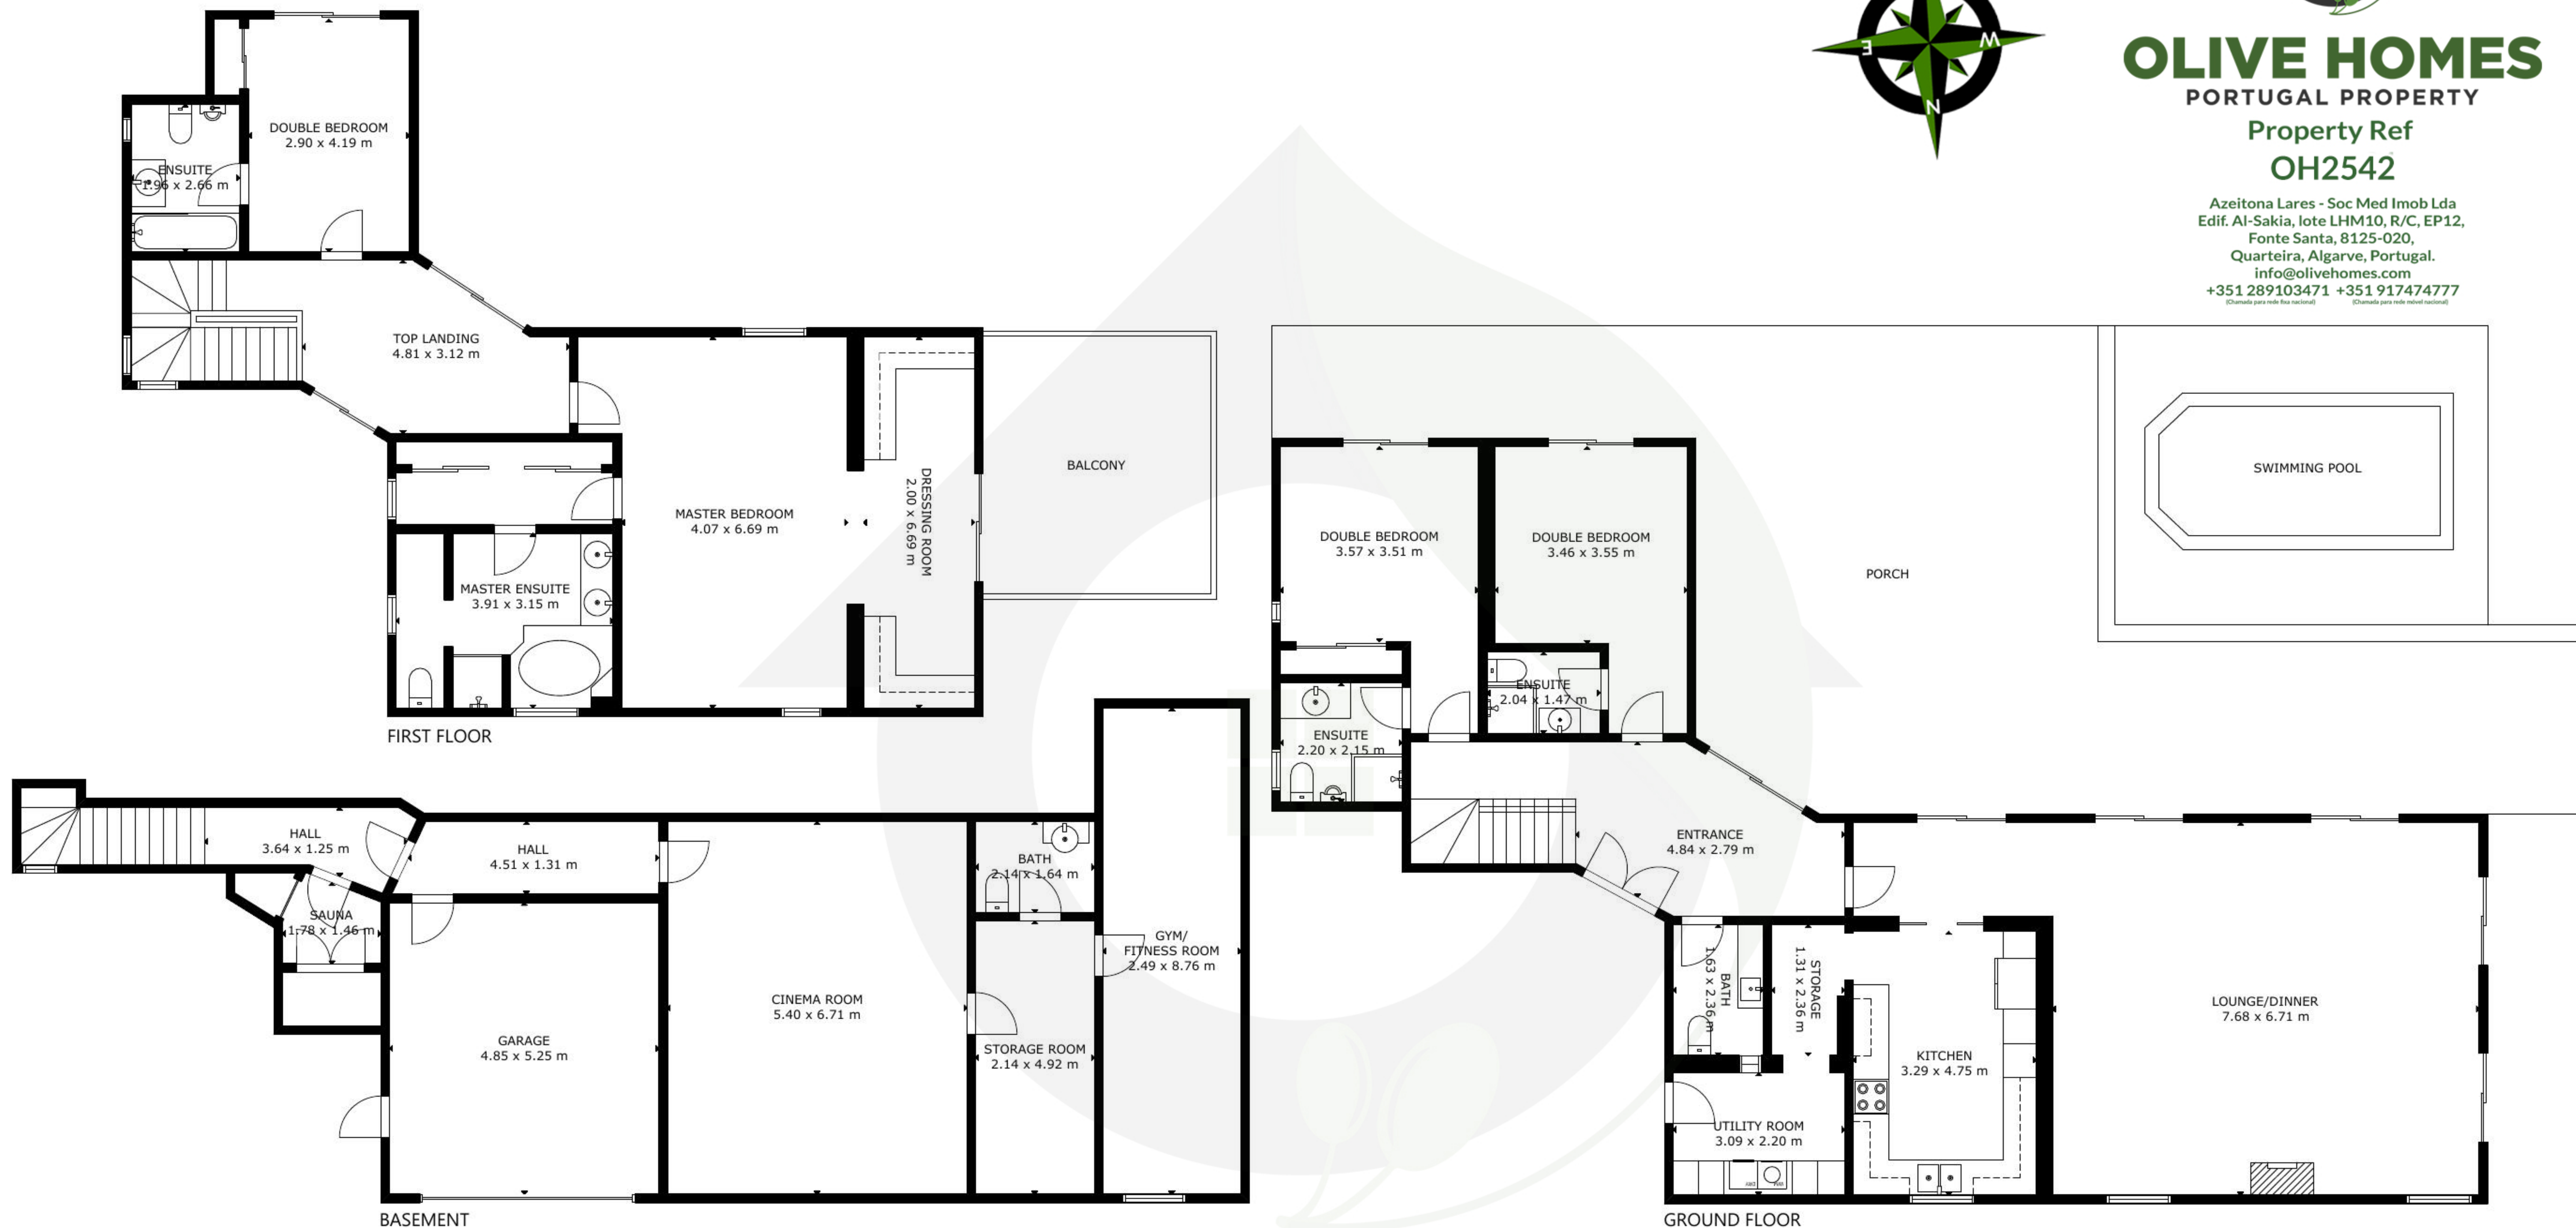

Please Note. Whilst every attempt has been made to ensure the accuracy of the floor plan contained here, measurements of doors, windows, rooms and any other items are approximate and no responsibility is taken for any error, omission, or misstatement.

This plan is for illustrative purposes only and should only be used as such by any prospective purchaser.

GROSS INTERNAL AREA
TOTAL: 348 m²
BASEMENT: 94 m², GROUND FLOOR: 152 m²
FIRST FLOOR: 102 m²