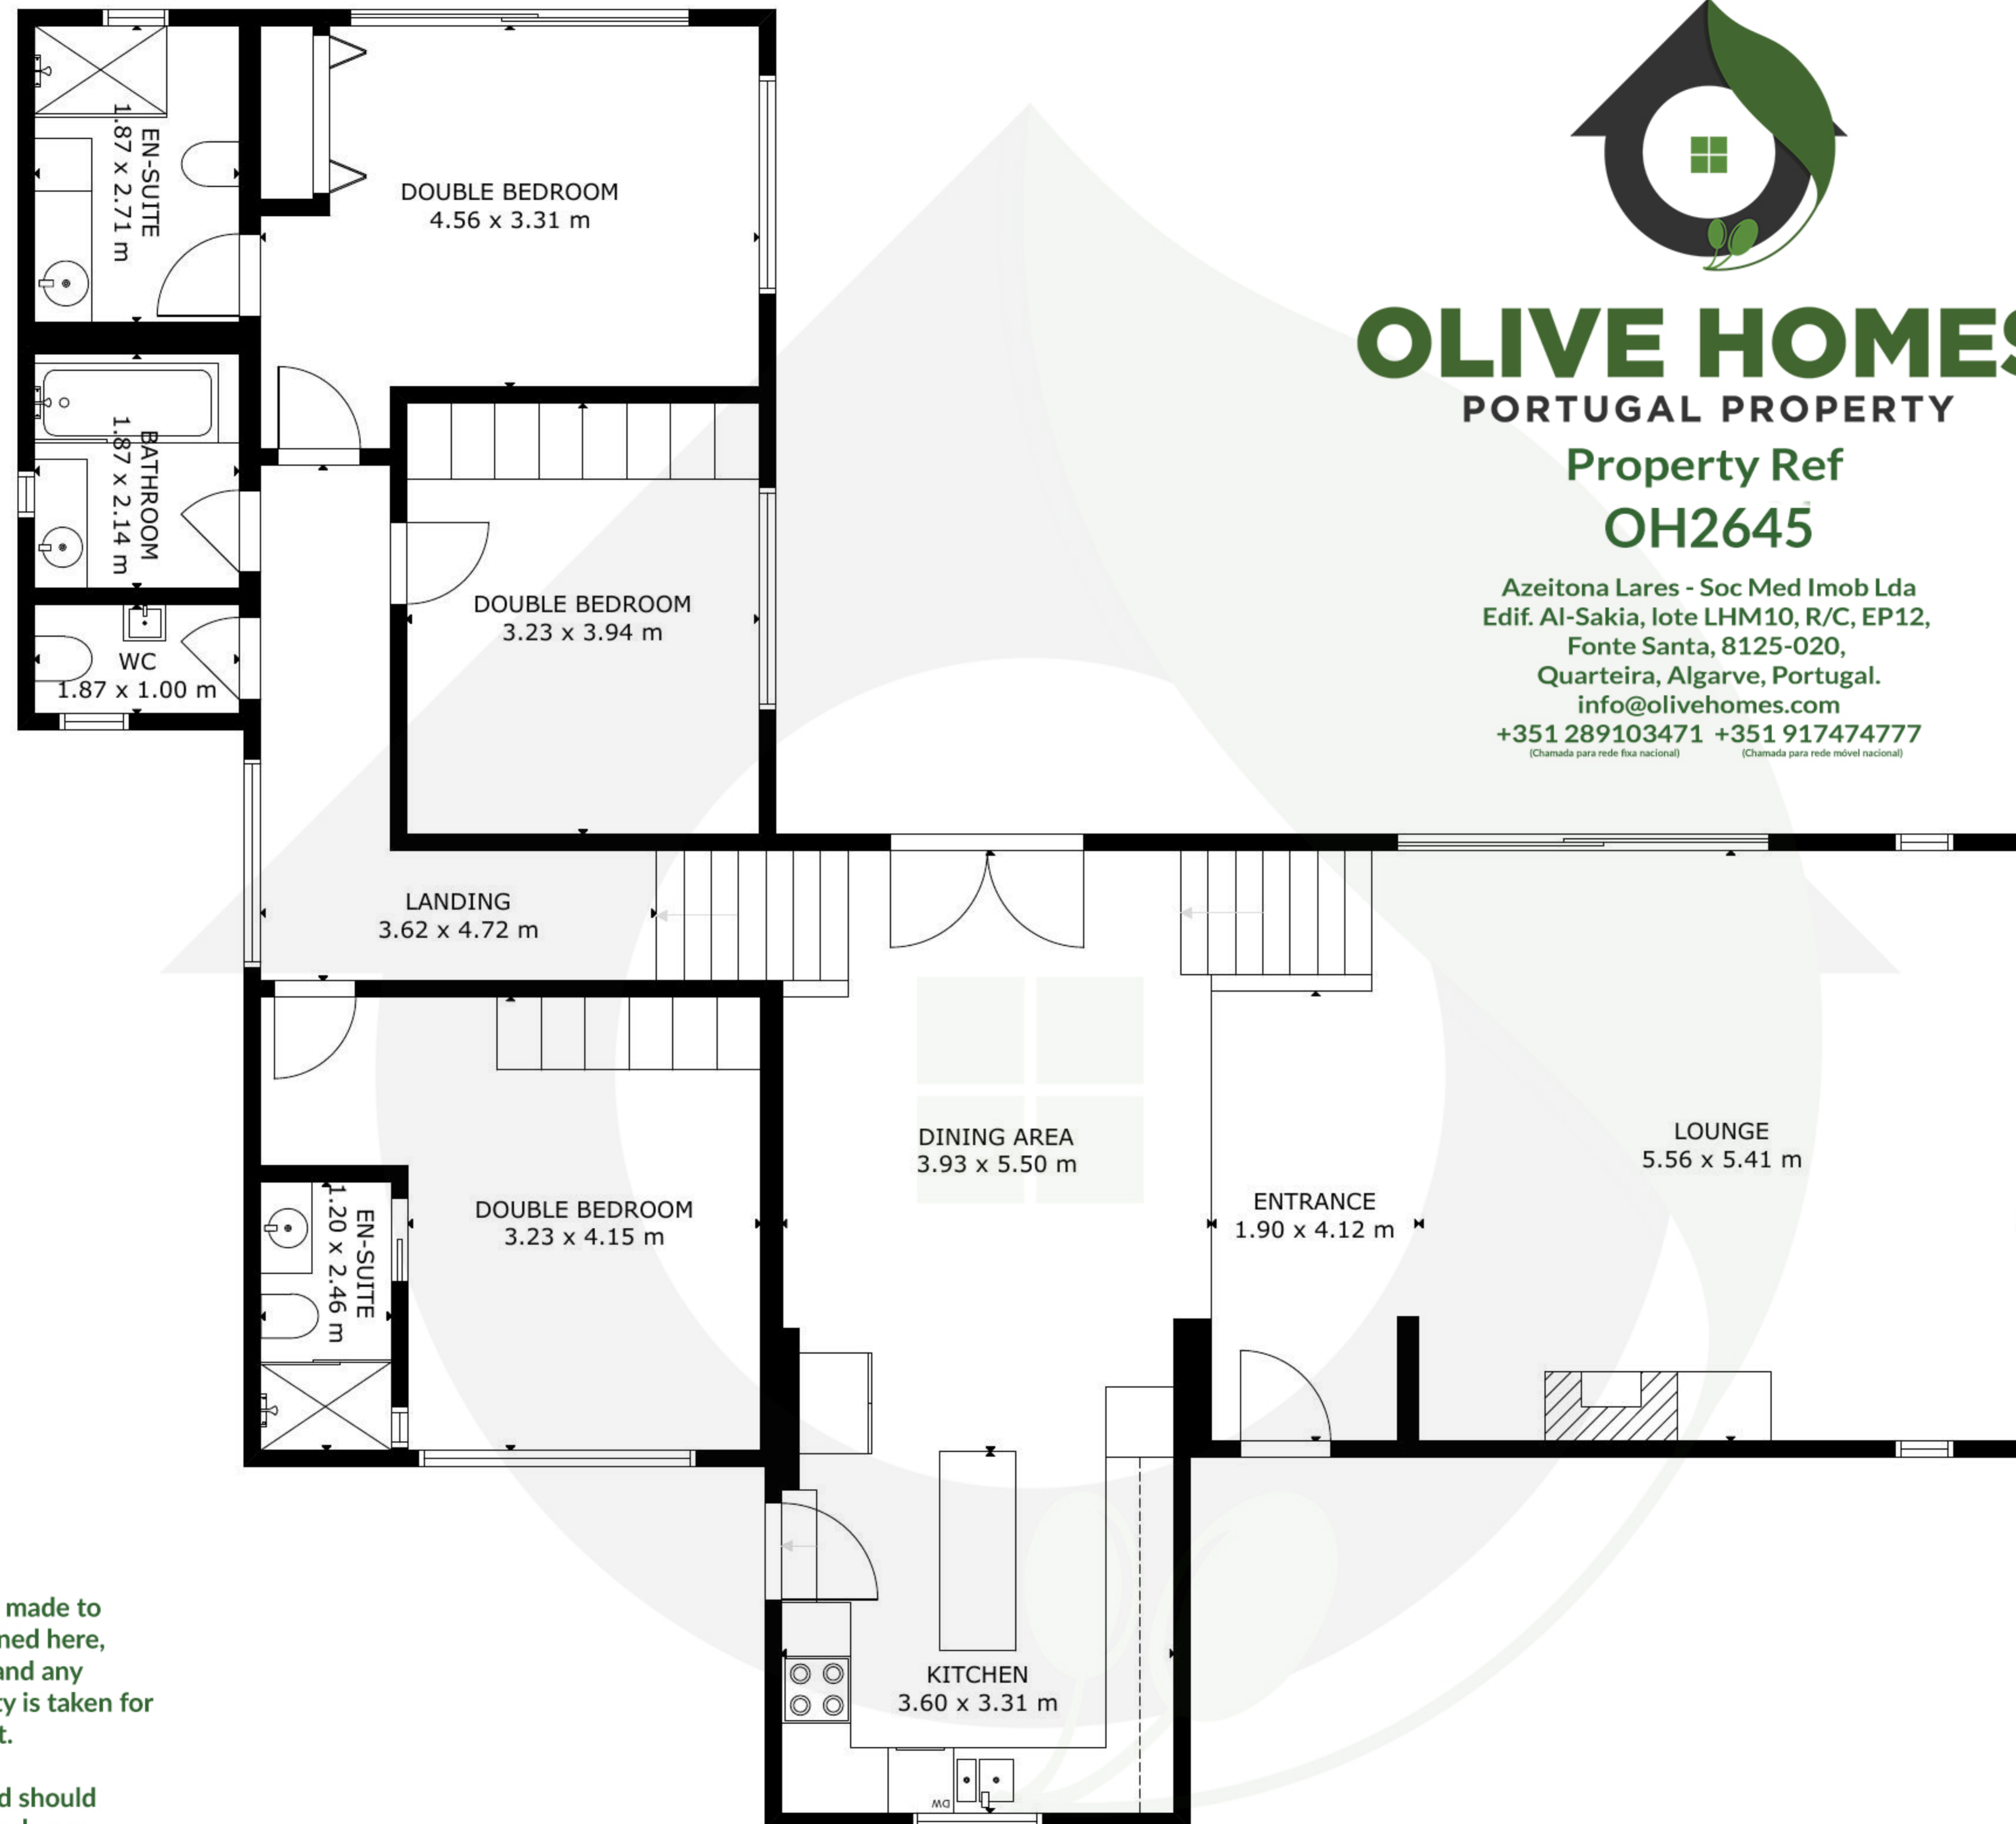

OLIVE HOMES

PORTUGAL PROPERTY

Property Ref

OH2645

Azeitona Lares - Soc Med Imob Lda
Edif. Al-Sakia, lote LHM10, R/C, EP12,
Fonte Santa, 8125-020,
Quarteira, Algarve, Portugal.
info@olivehomes.com

+351 289103471 +351 917474777
(Chamada para rede fixa nacional) (Chamada para rede móvel nacional)

Please Note. Whilst every attempt has been made to ensure the accuracy of the floor plan contained here, measurements of doors, windows, rooms and any other items are approximate and no responsibility is taken for any error, omission, or misstatement.

This plan is for illustrative purposes only and should only be used as such by any prospective purchaser.

GROSS INTERNAL AREA
TOTAL: 148 m²
MAIN FLOOR: 148 m²